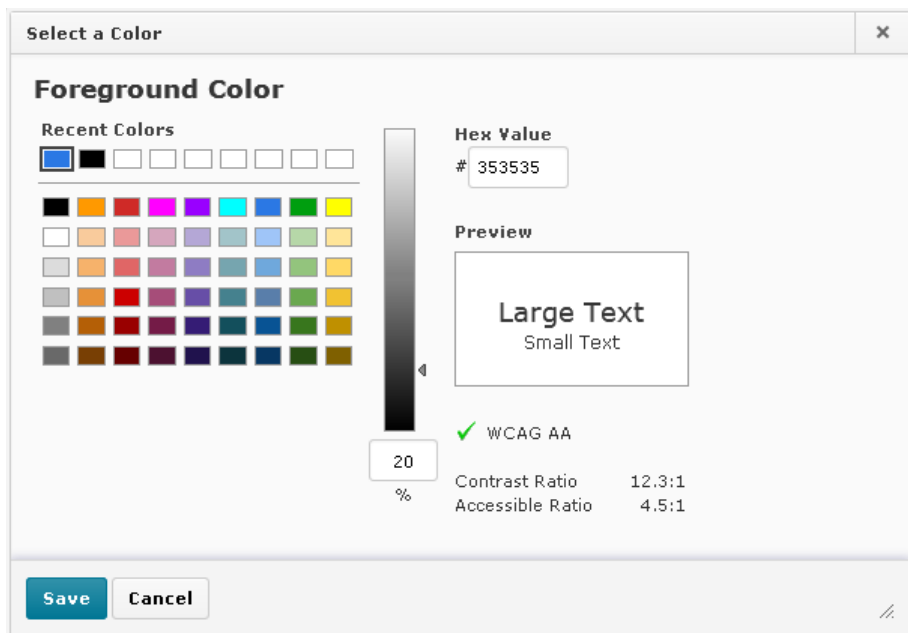

Here, you may check to see whether your color contrast meets WCAG guidelines.

A demonstration: ["How to check color contrast in D2L"](#) (Portland Community College).